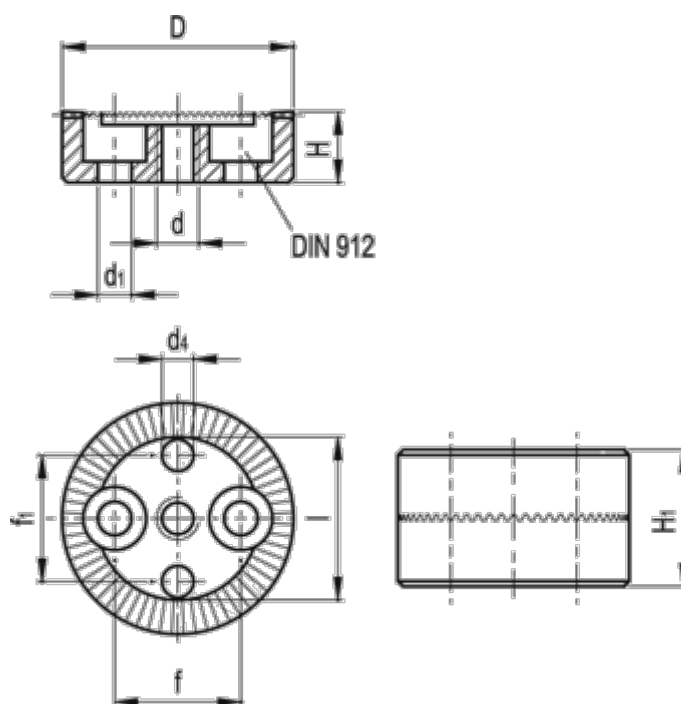

Article number: 20654535

Description: E+G Serrated locking plate
GN 187.4-32-48-A-ST

Measures

D	= 32	l	= 23.5
d	= M6	Number of teeth	= 48
d1	= 5.3	Weight (g)	= 41
d4 H11	= 5		
f	= 18		
f1	= 18		
H +/-0.9	= 9.0		
H1	= 18		